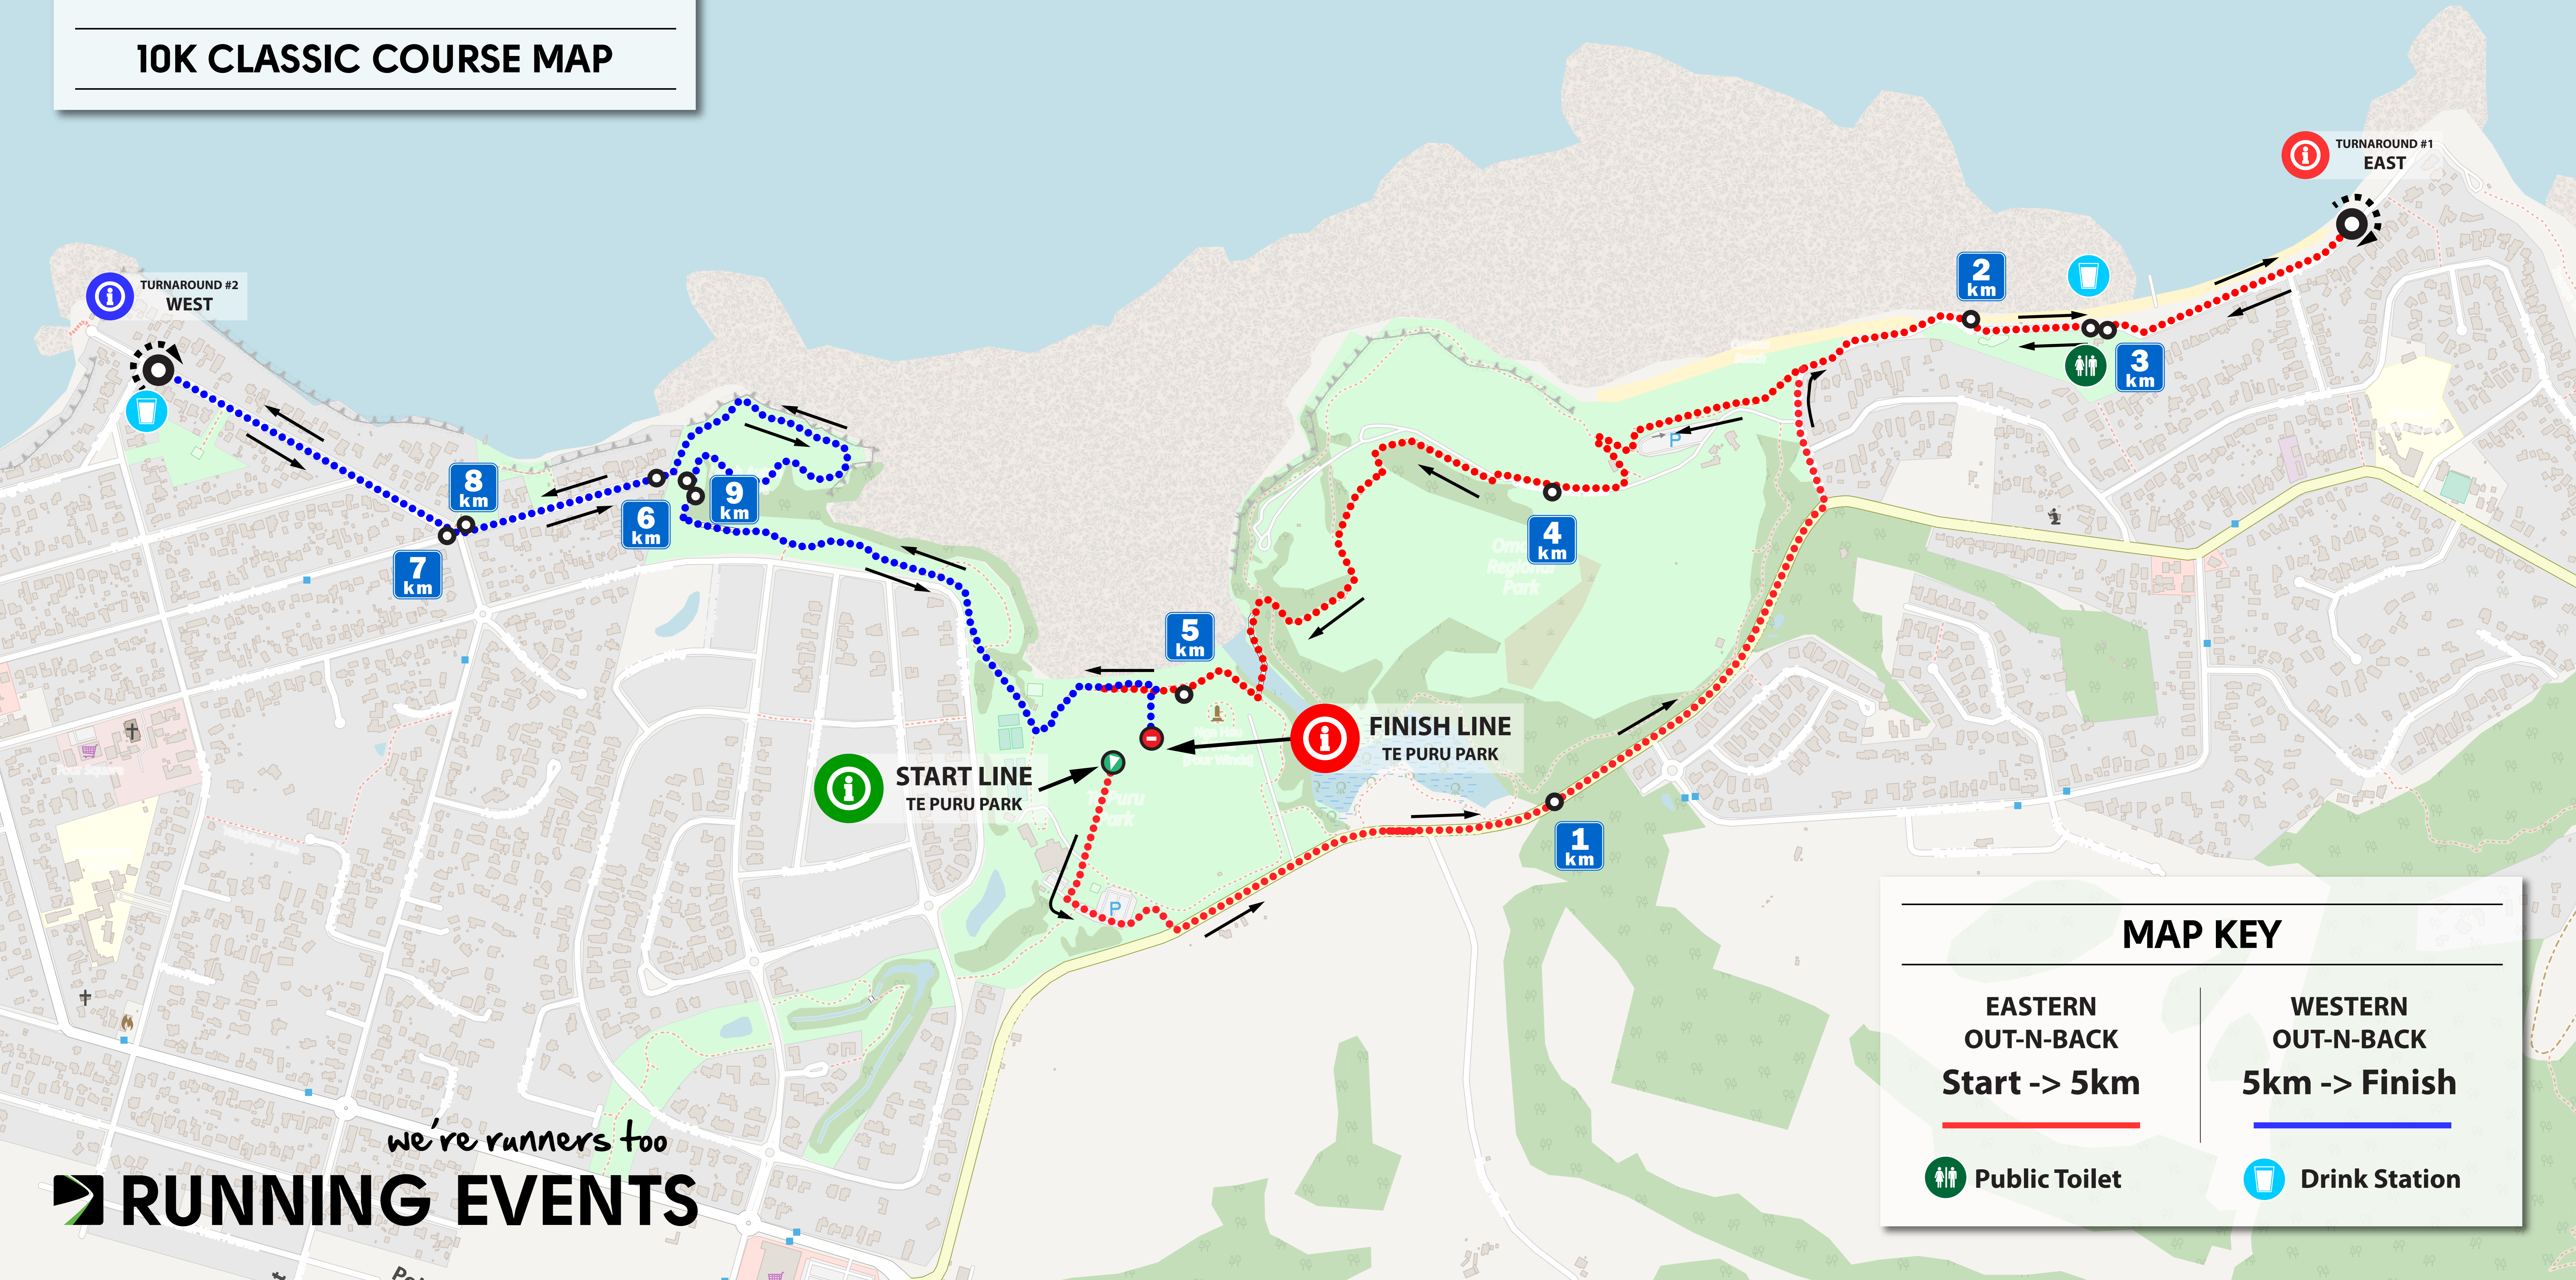

Maraetai

HALF MARATHON

10K CLASSIC COURSE MAP

MAP KEY

<p>EASTERN OUT-N-BACK Start -> 5km</p> <p> Red line</p>	<p>WESTERN OUT-N-BACK 5km -> Finish</p> <p> Blue line</p>
<p> Public Toilet</p>	<p> Drink Station</p>

we're runners too

RUNNING EVENTS