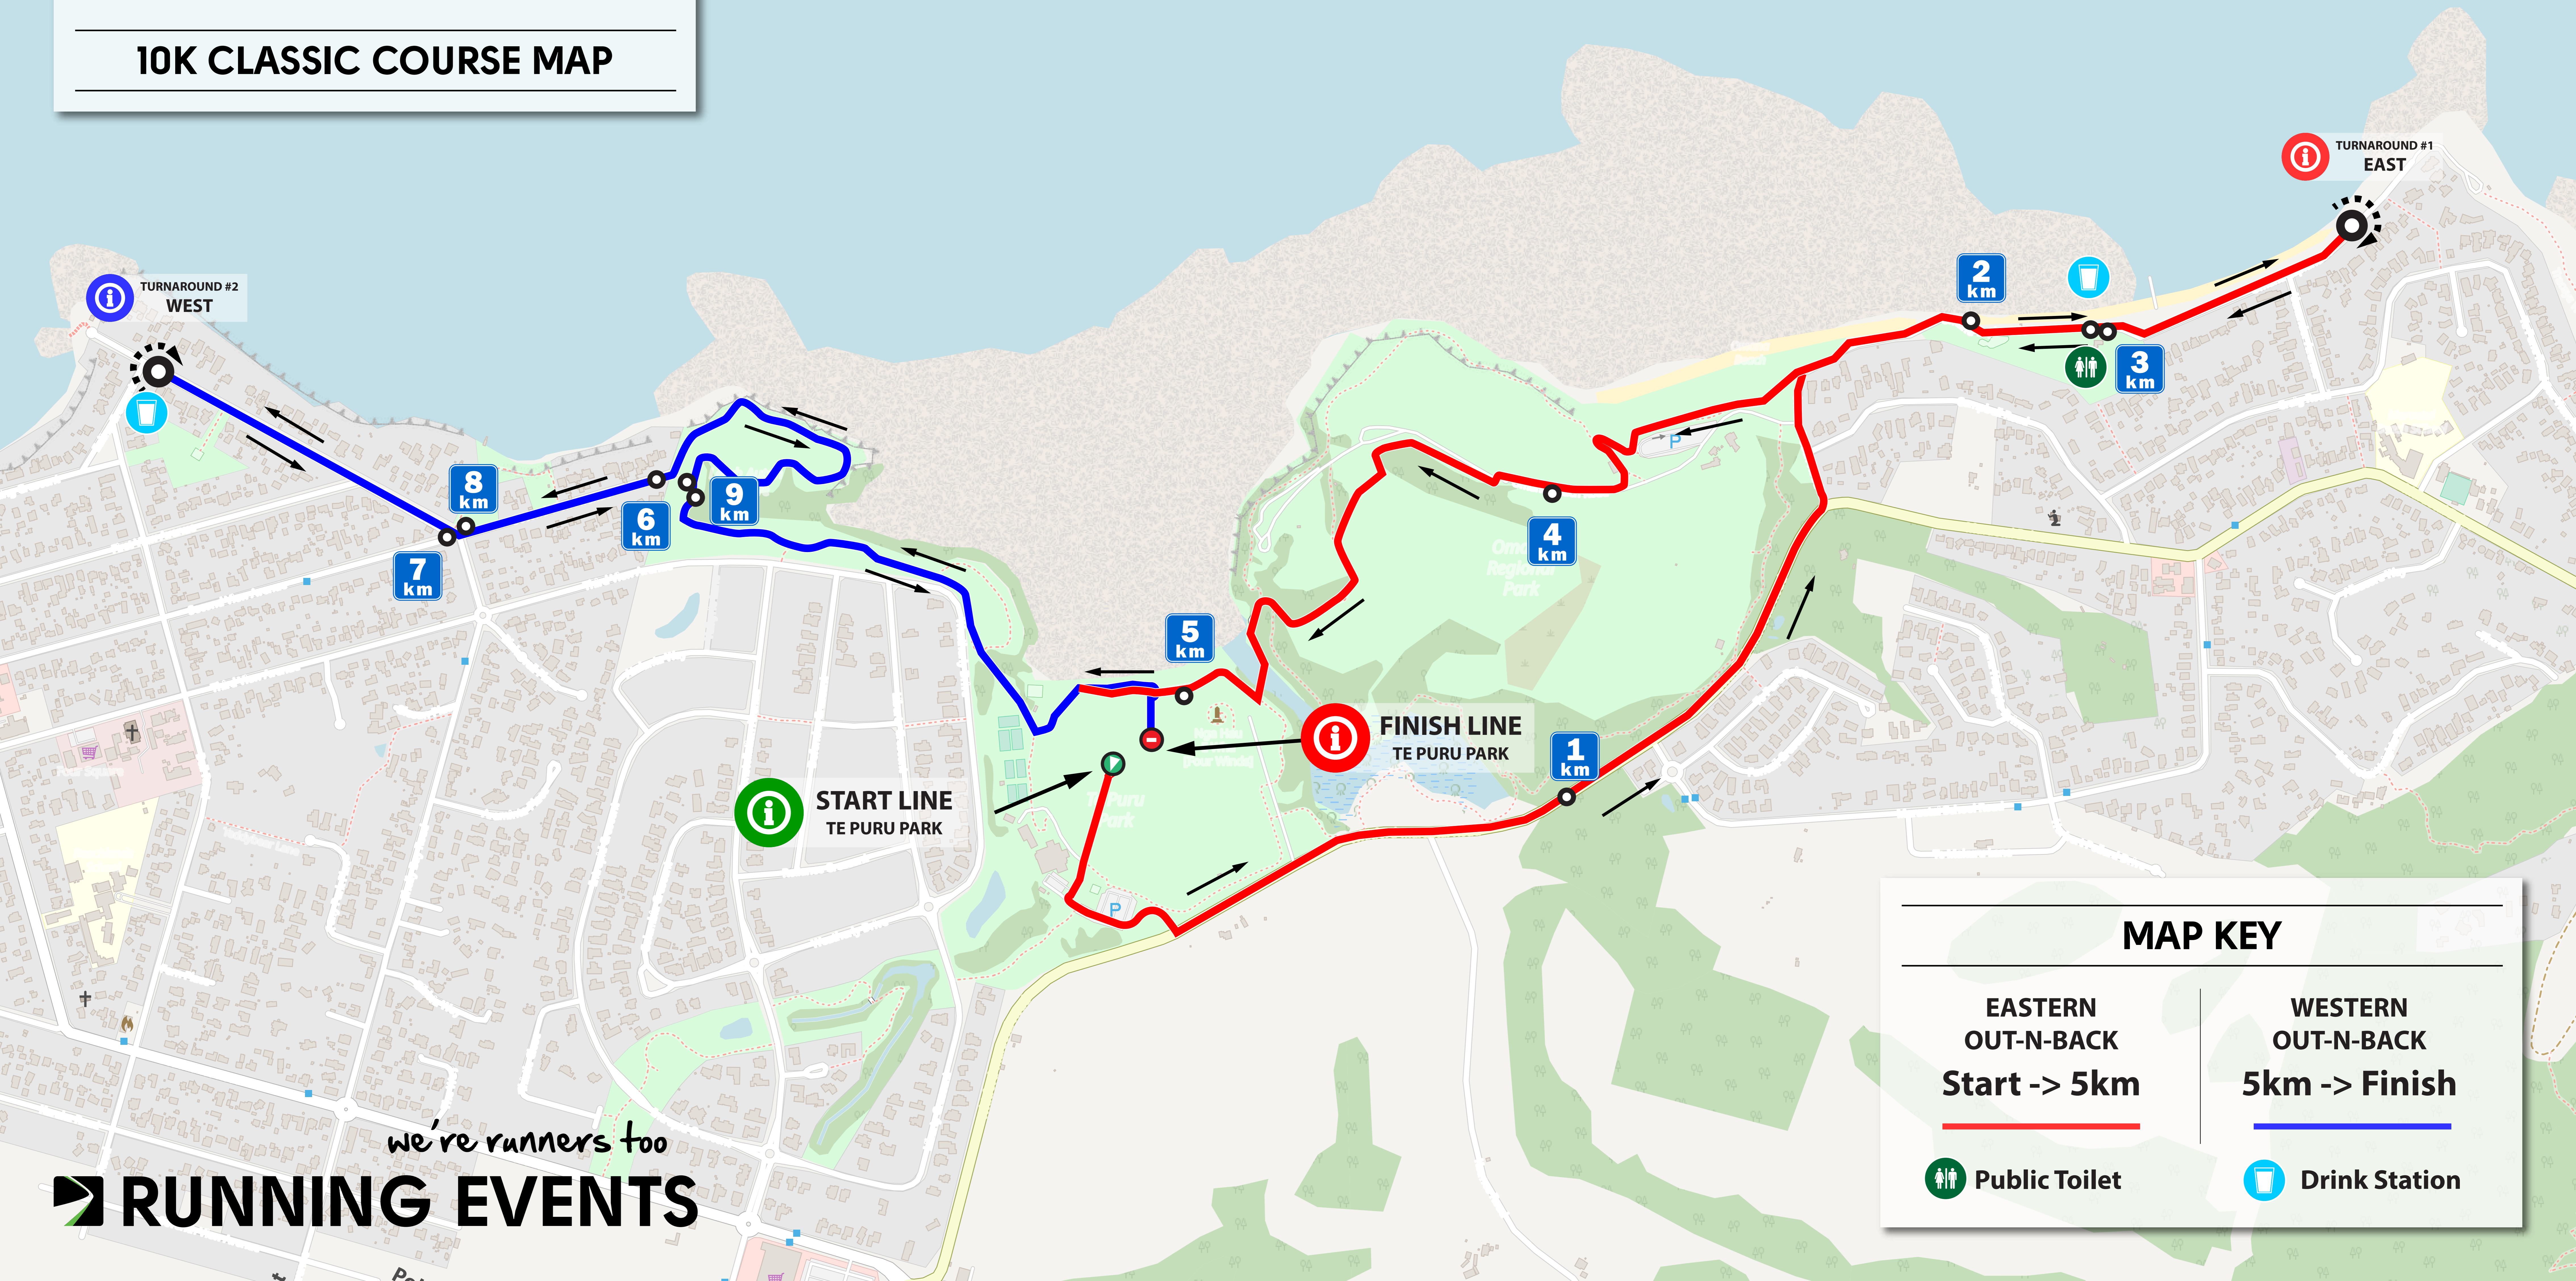

Maraetai

HALF MARATHON

10K CLASSIC COURSE MAP

we're runners too

RUNNING EVENTS